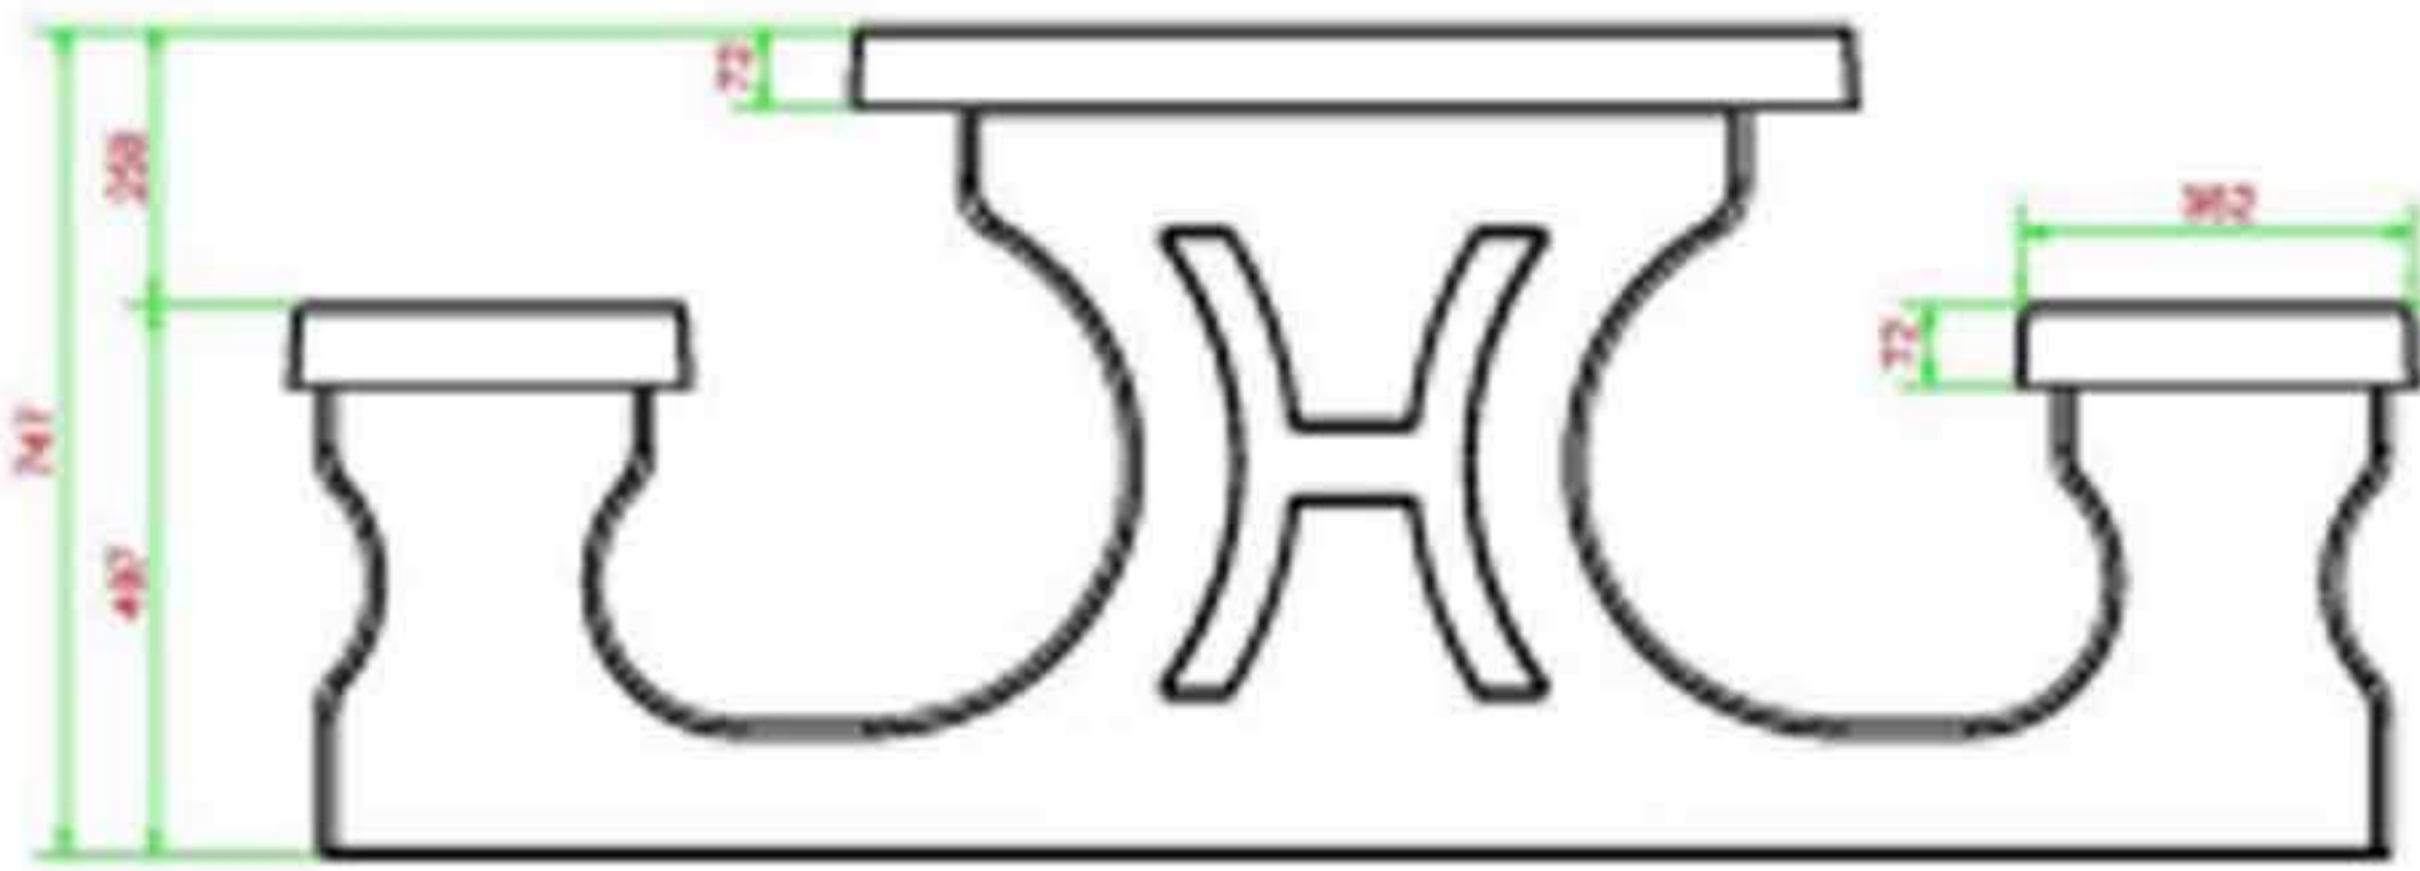

Concrete Picnic table

Here you are, this is a real concrete table! Sprayed in anthracite with matt finish, also available natural concrete or anthracite concrete. This table invites you to sit, ideal along cycling tracks or in squares or parks. Sitting down in relaxed surroundings and enjoying a snack or drink.

The picnic table cannot be dismantled, because the table plate and undercarriage are moulded in one piece. We guarantee you that this table will give you pleasure for many years.

Like all our other picnic tables this product is also is vandal-proof and ideal for placing outside.

Concrete Picnic table

- Dimensions tabletop 180 x 90 cm
- Height tabletop 74.7 cm
- Tabletop thickness 7.2 cm
- Seat height 49.7 cm
- Weight 905 kg
- Distance legs 111 cm (centre to centre)