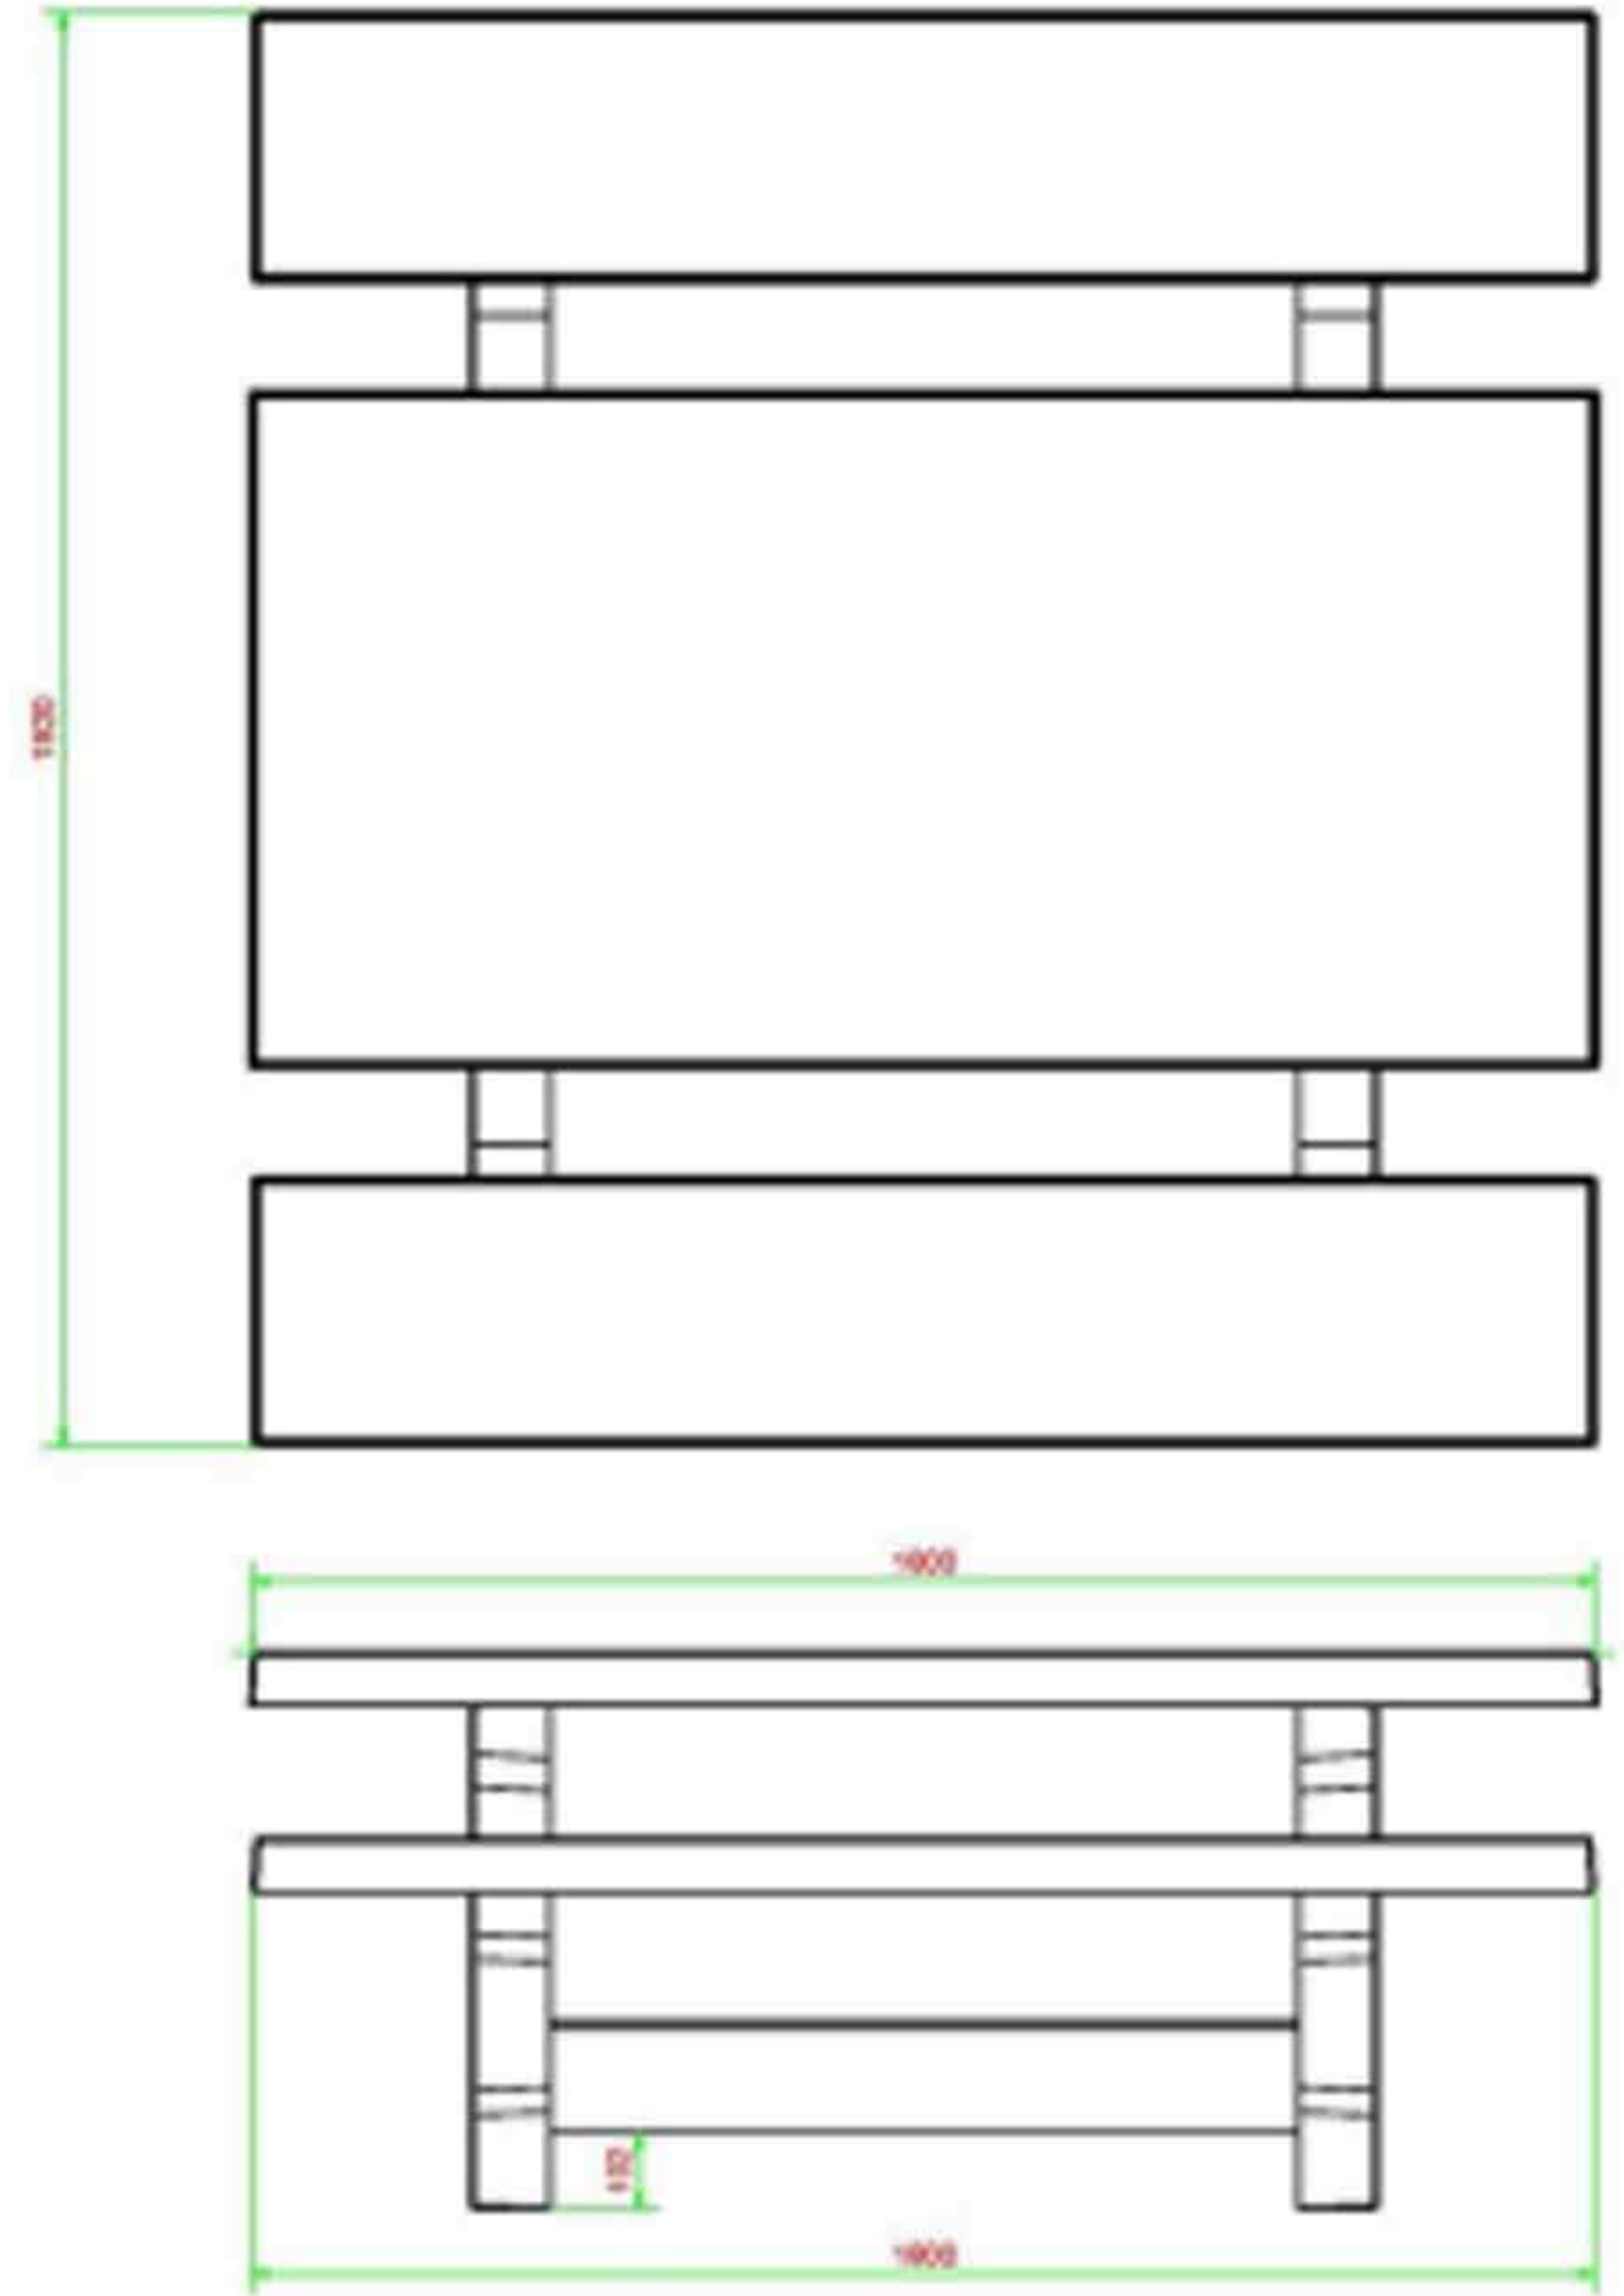

Concrete Picnic table

Here you are, this is a real concrete table! Sprayed in anthracite with matt finish, also available natural concrete or anthracite concrete. This table invites you to sit, ideal along cycling tracks or in squares or parks. Sitting down in relaxed surroundings and enjoying a snack or drink.

The picnic table cannot be dismantled, because the table plate and undercarriage are moulded in one piece. We guarantee you that this table will give you pleasure for many years.

Like all our other picnic tables this product is also is vandal-proof and ideal for placing outside.

Concrete Picnic table

- Dimensions tabletop 180 x 90 cm
- Height tabletop 74.7 cm
- Tabletop thickness 7.2 cm
- Seat height 49.7 cm
- Weight 905 kg
- Distance legs 111 cm (centre to centre)