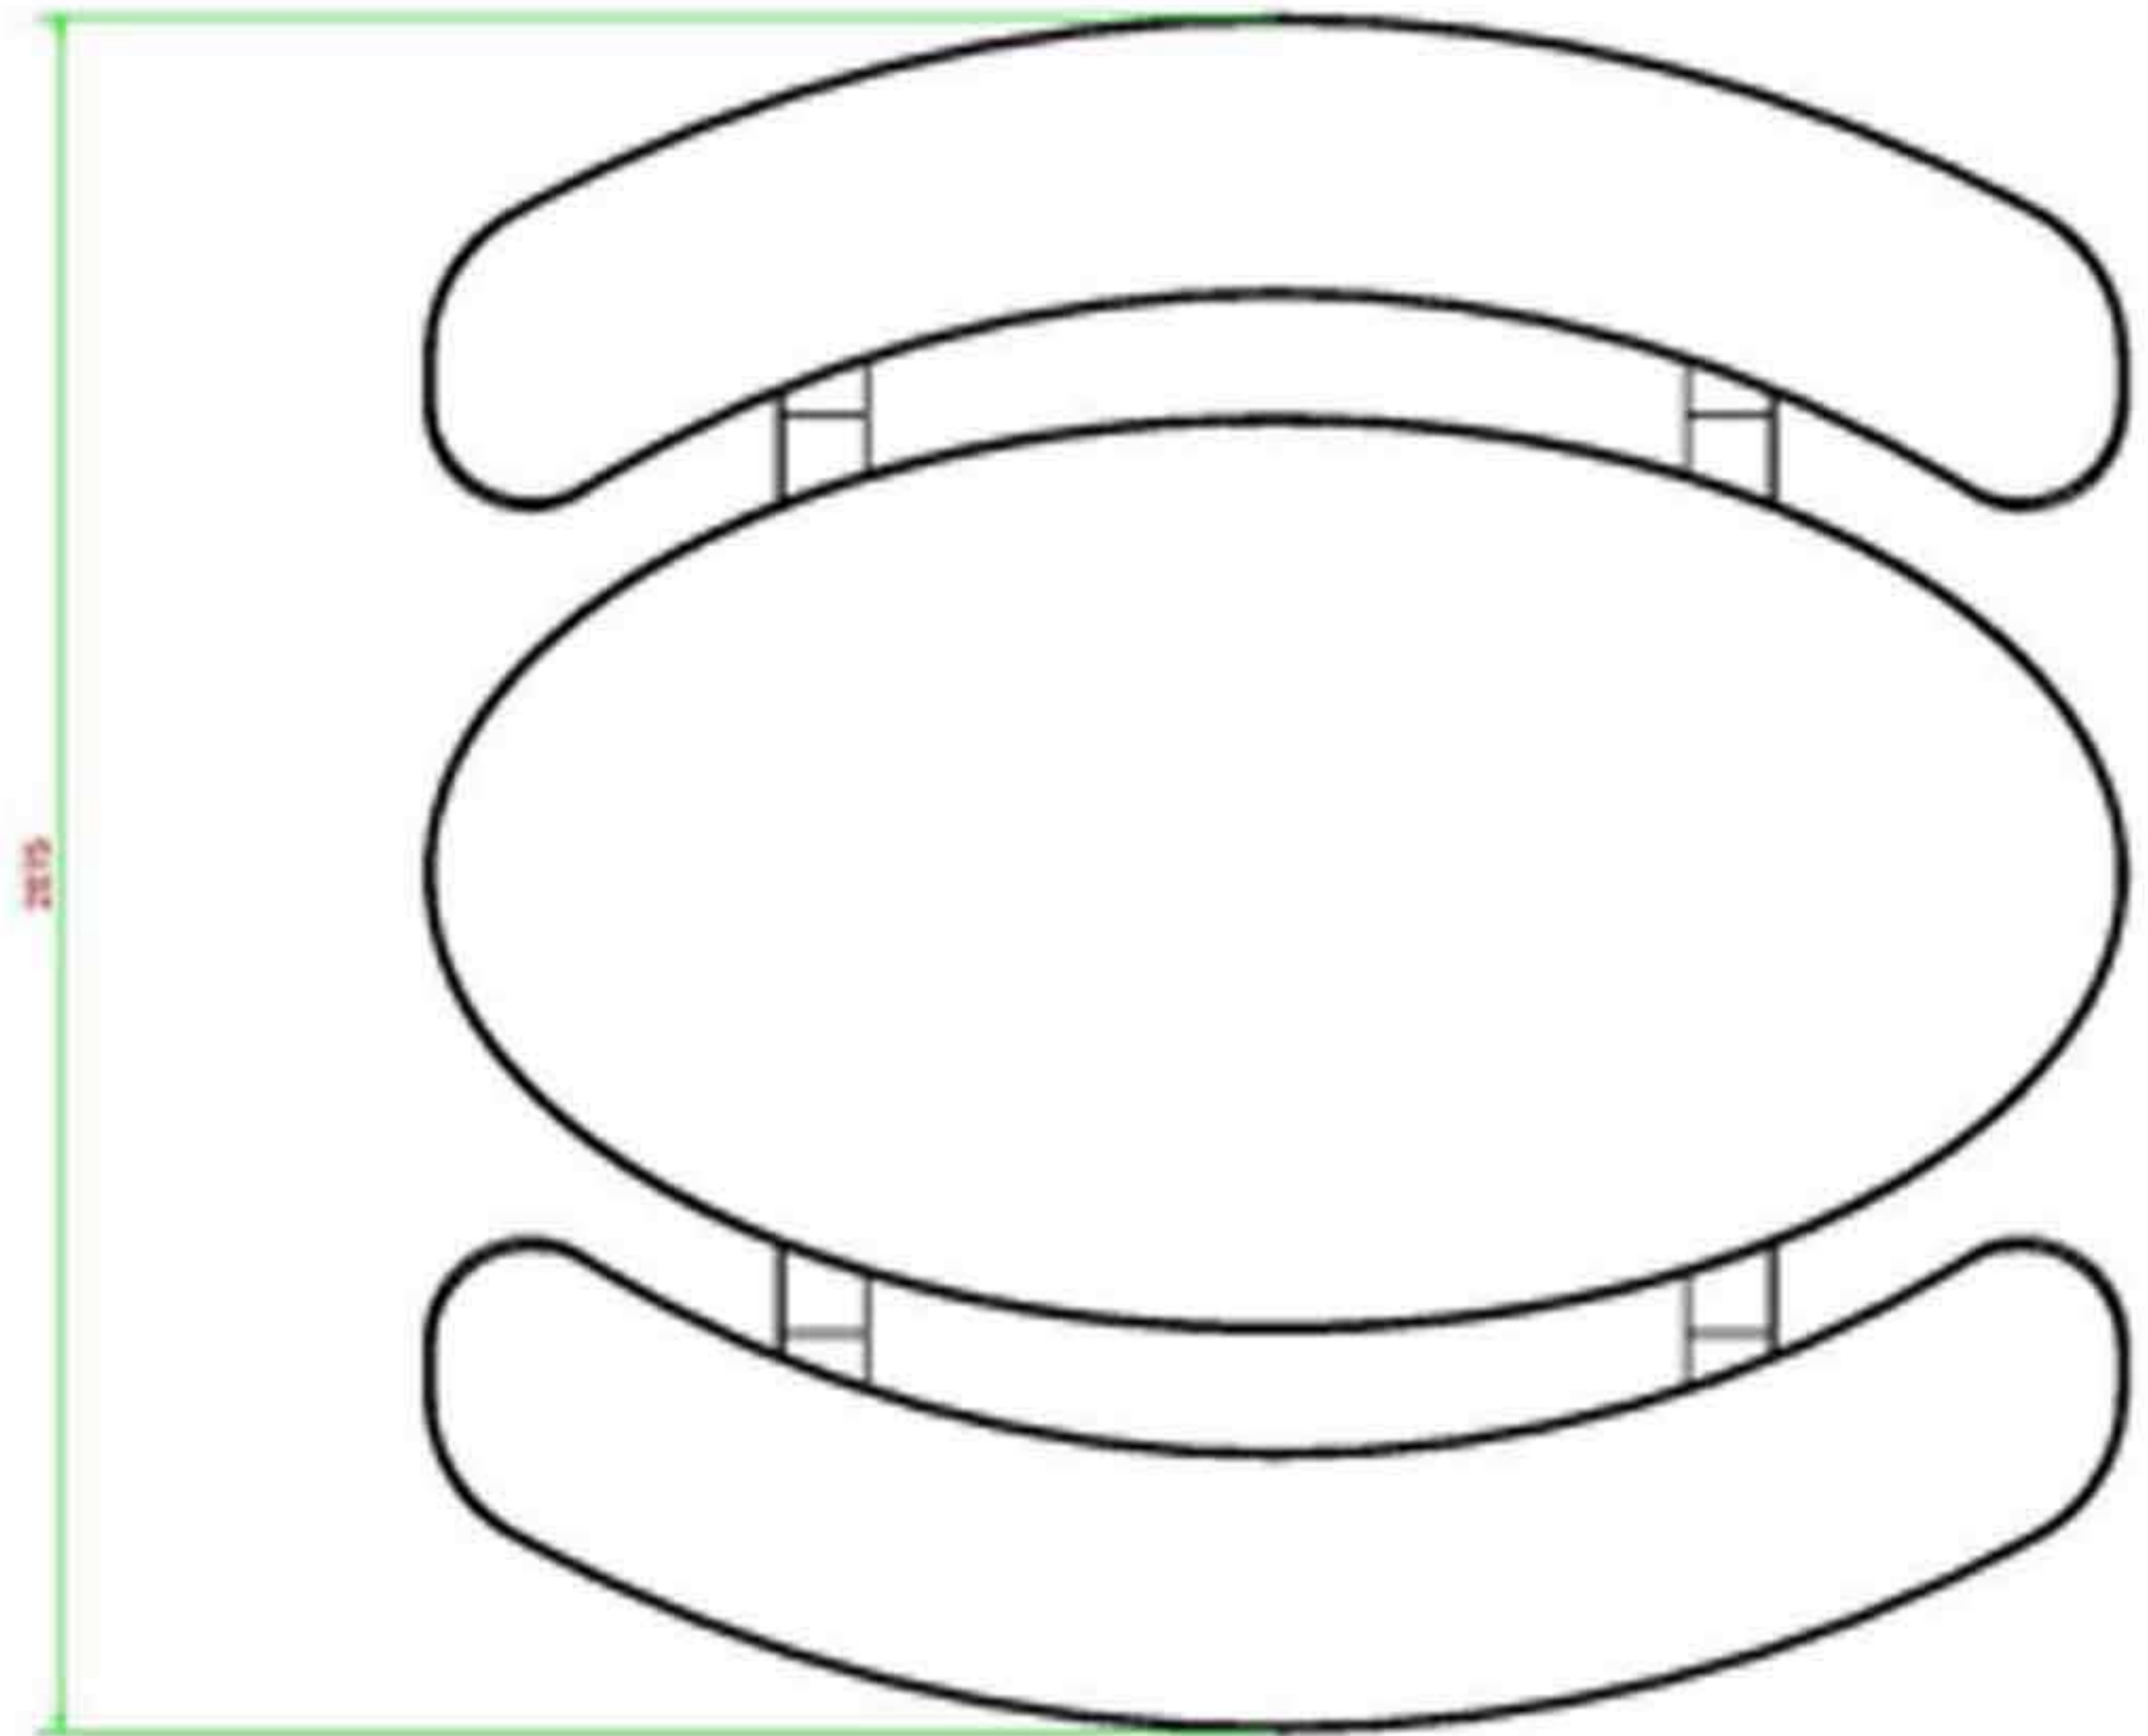

Concrete Oval Picnic Table

Concrete table with oval concrete seats.

The entire set is made of concrete.

Available in sprayed anthracite matt finish, natural concrete or anthracite concrete.

Specifications Oval Picnic Table

- Dimensions tabletop 205 x 110 cm
- Height tabletop 74.7 cm
- Tabletop thickness 7.2 cm
- Seat height 49.7 cm
- Weight 950 kg
- Distance legs 110 cm (centre to centre)