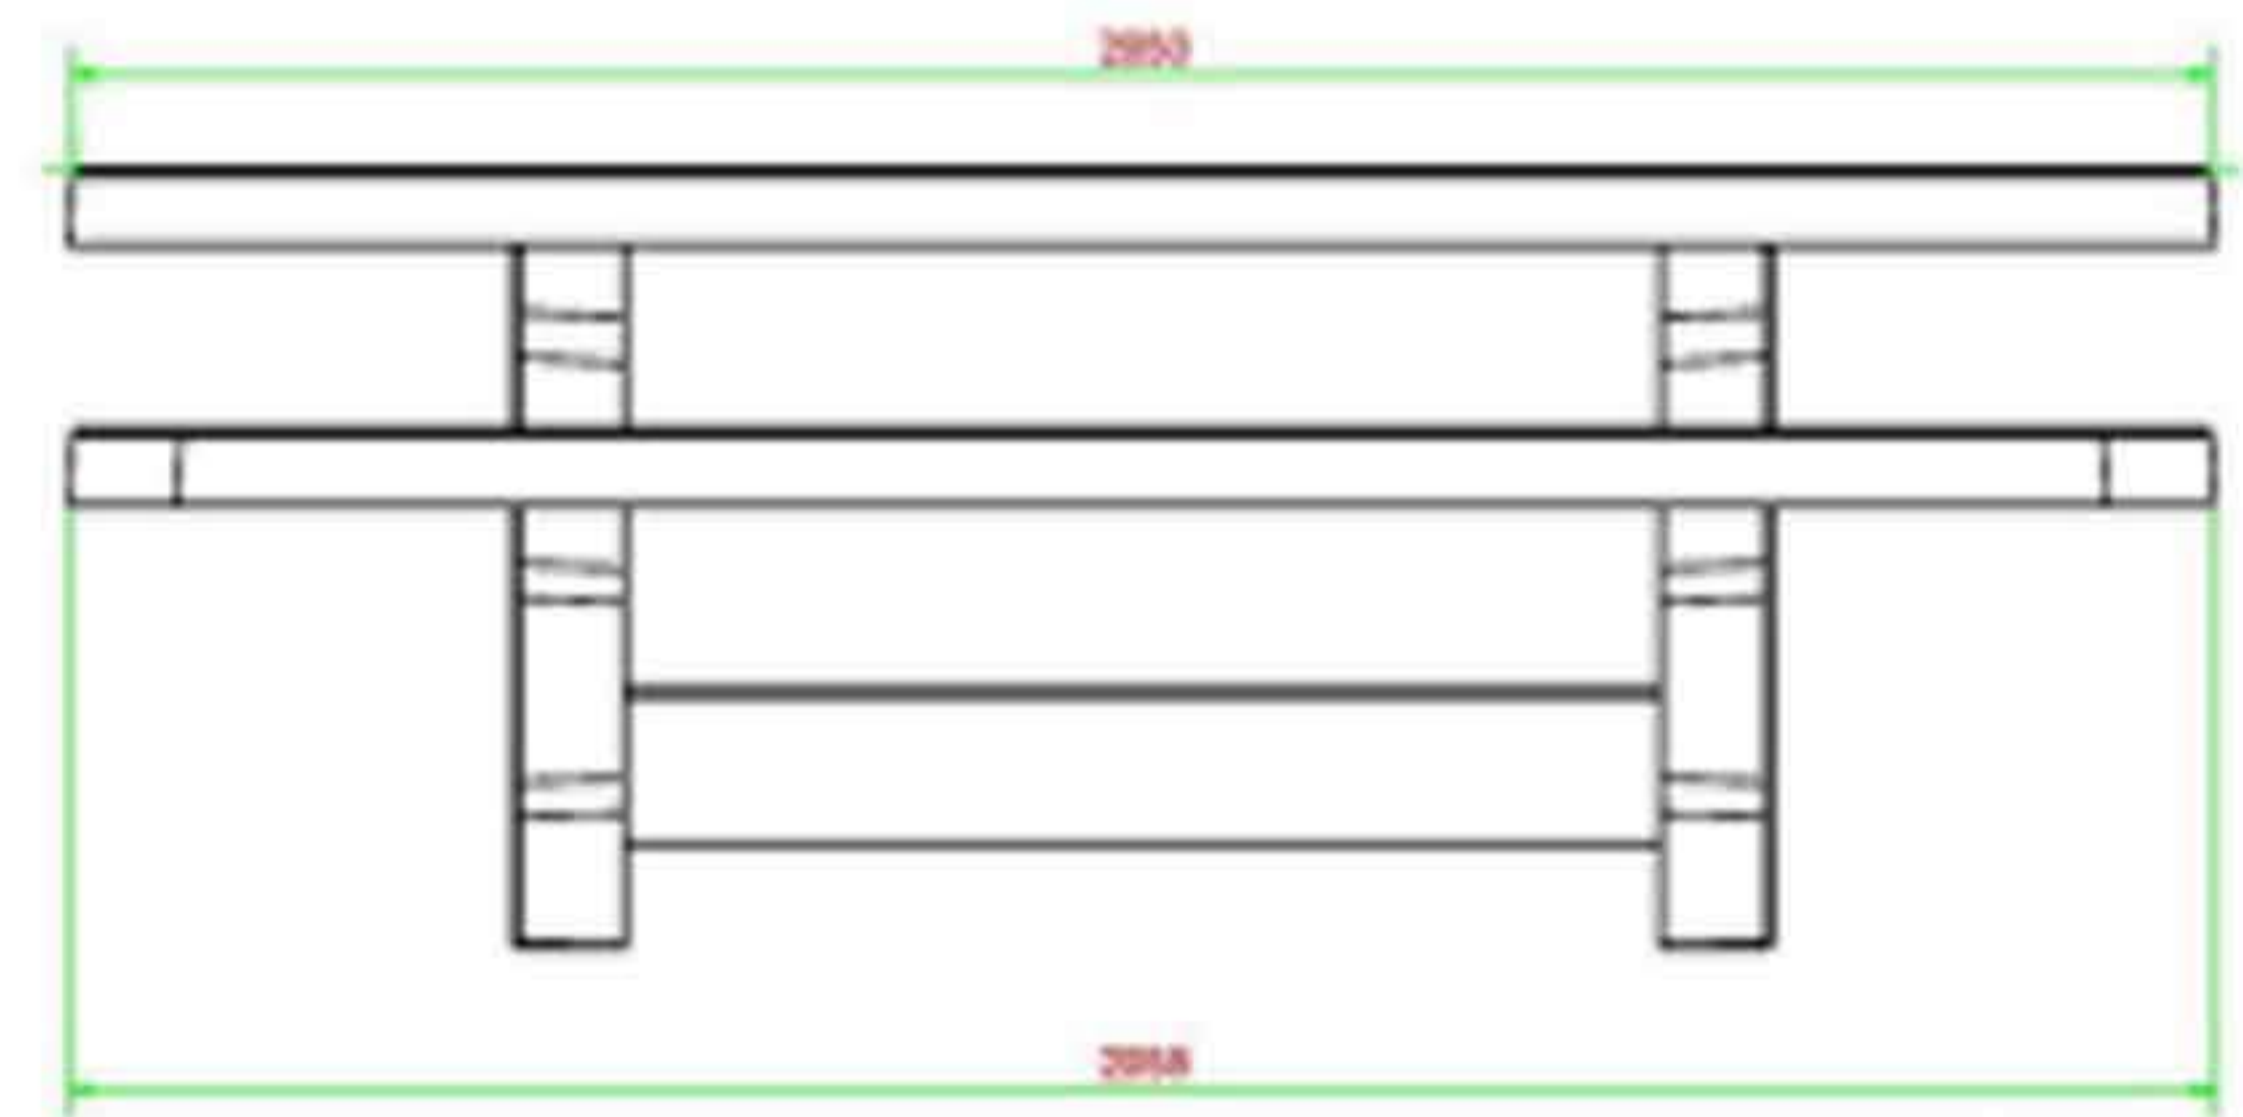

Concrete Oval Picnic Table

Concrete table with oval concrete seats.

The entire set is made of concrete.

Available in sprayed anthracite matt finish, natural concrete or anthracite concrete.

Specifications Oval Picnic Table

- Dimensions tabletop 205 x 110 cm
- Height tabletop 74.7 cm
- Tabletop thickness 7.2 cm
- Seat height 49.7 cm
- Weight 950 kg
- Distance legs 110 cm (centre to centre)