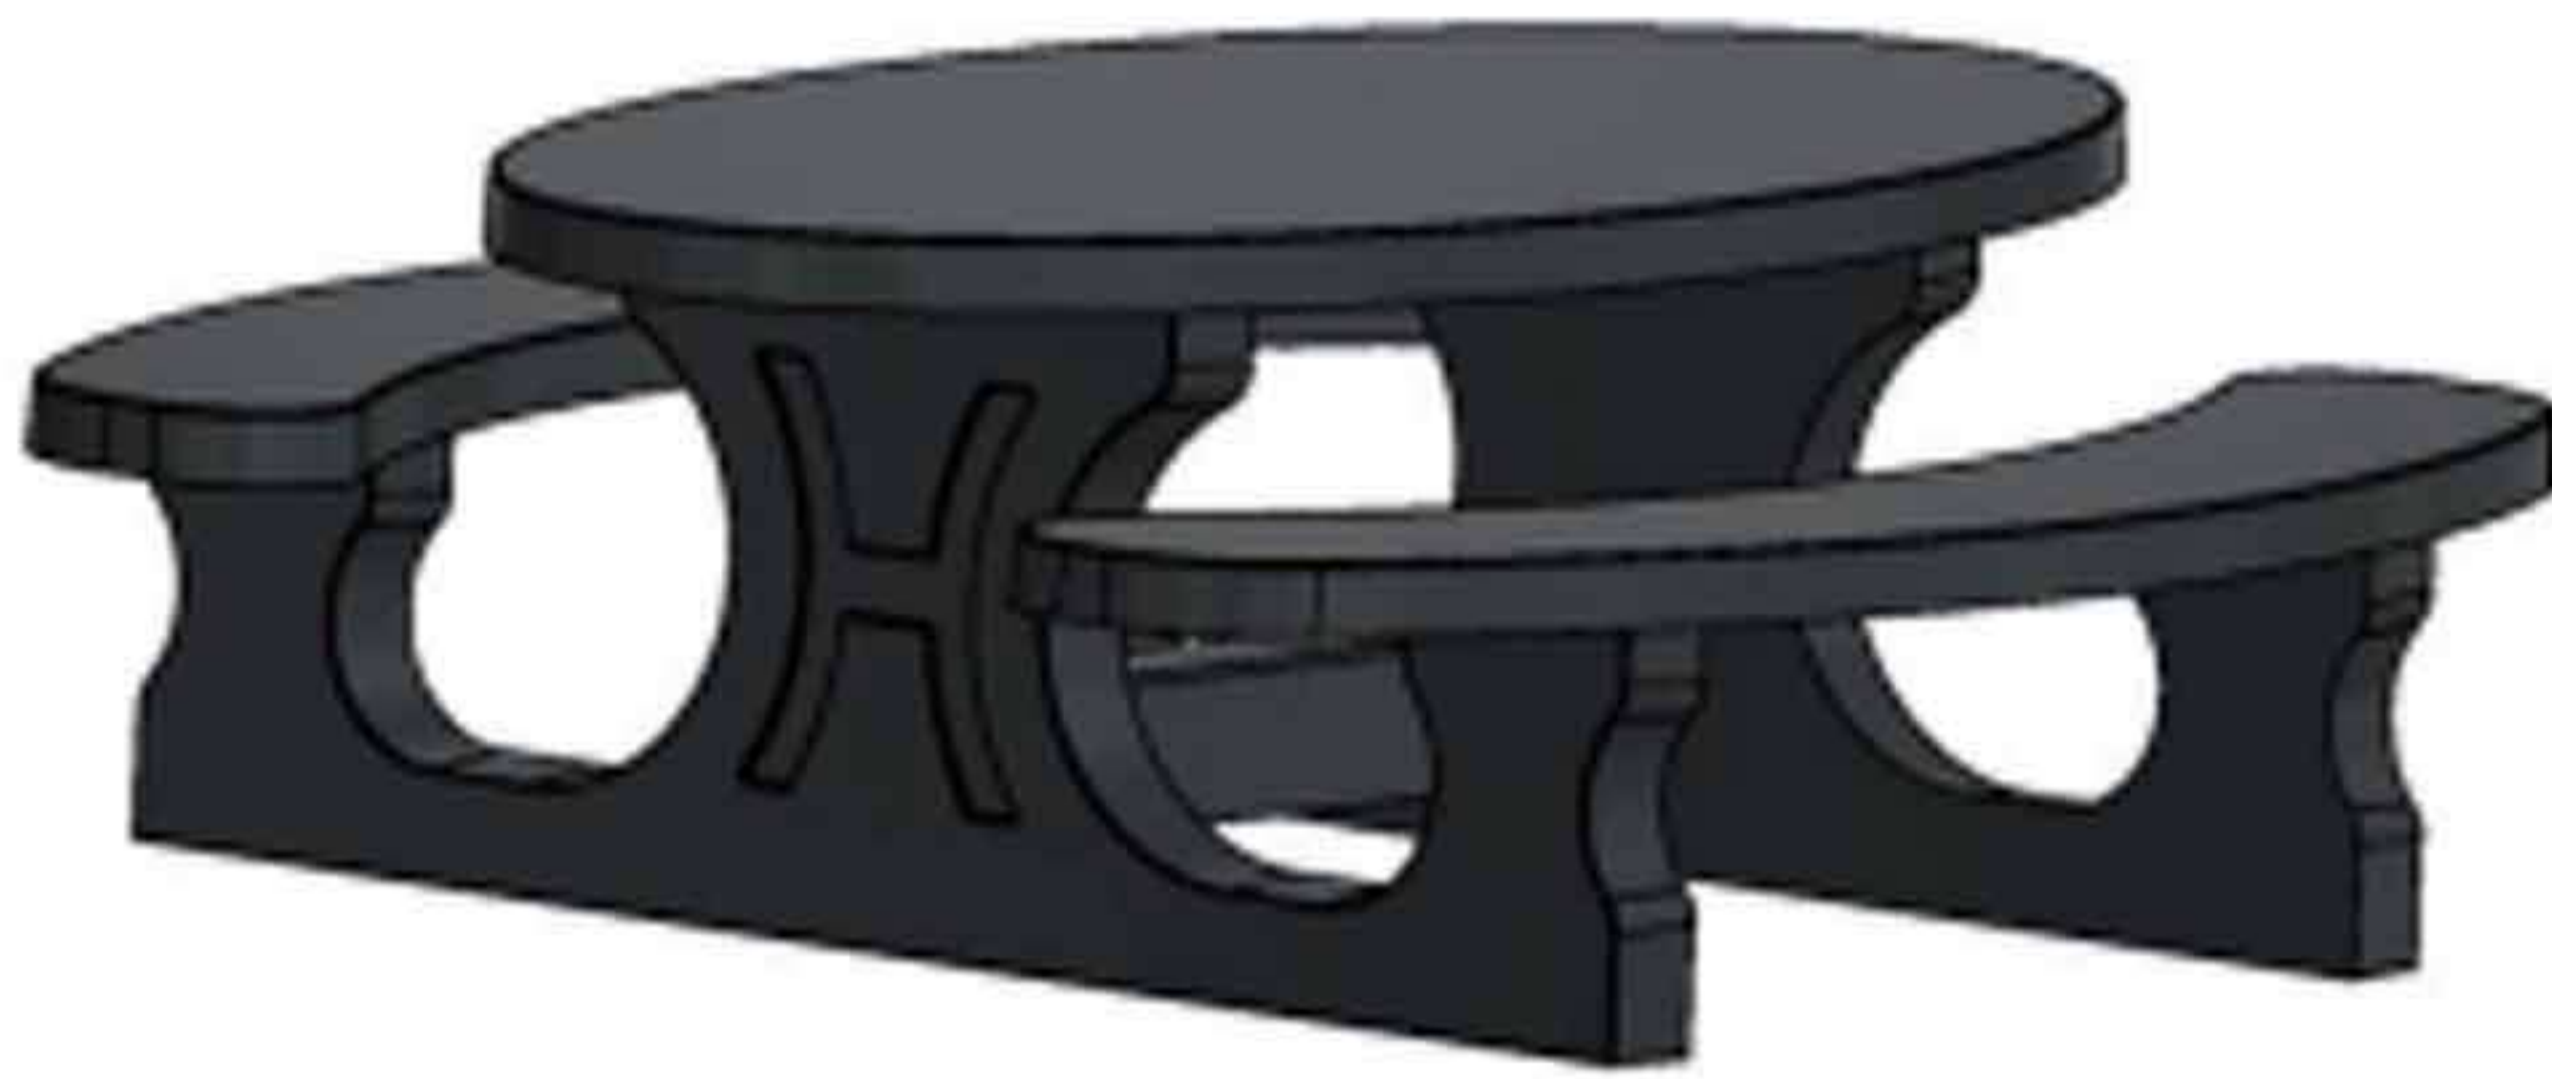

Concrete Oval Picnic Table

Concrete table with oval concrete seats.

The entire set is made of concrete.

Available in sprayed anthracite matt finish, natural concrete or anthracite concrete.

Specifications Oval Picnic Table

- Dimensions tabletop 205 x 110 cm
- Height tabletop 74.7 cm
- Tabletop thickness 7.2 cm
- Seat height 49.7 cm
- Weight 950 kg
- Distance legs 110 cm (centre to centre)