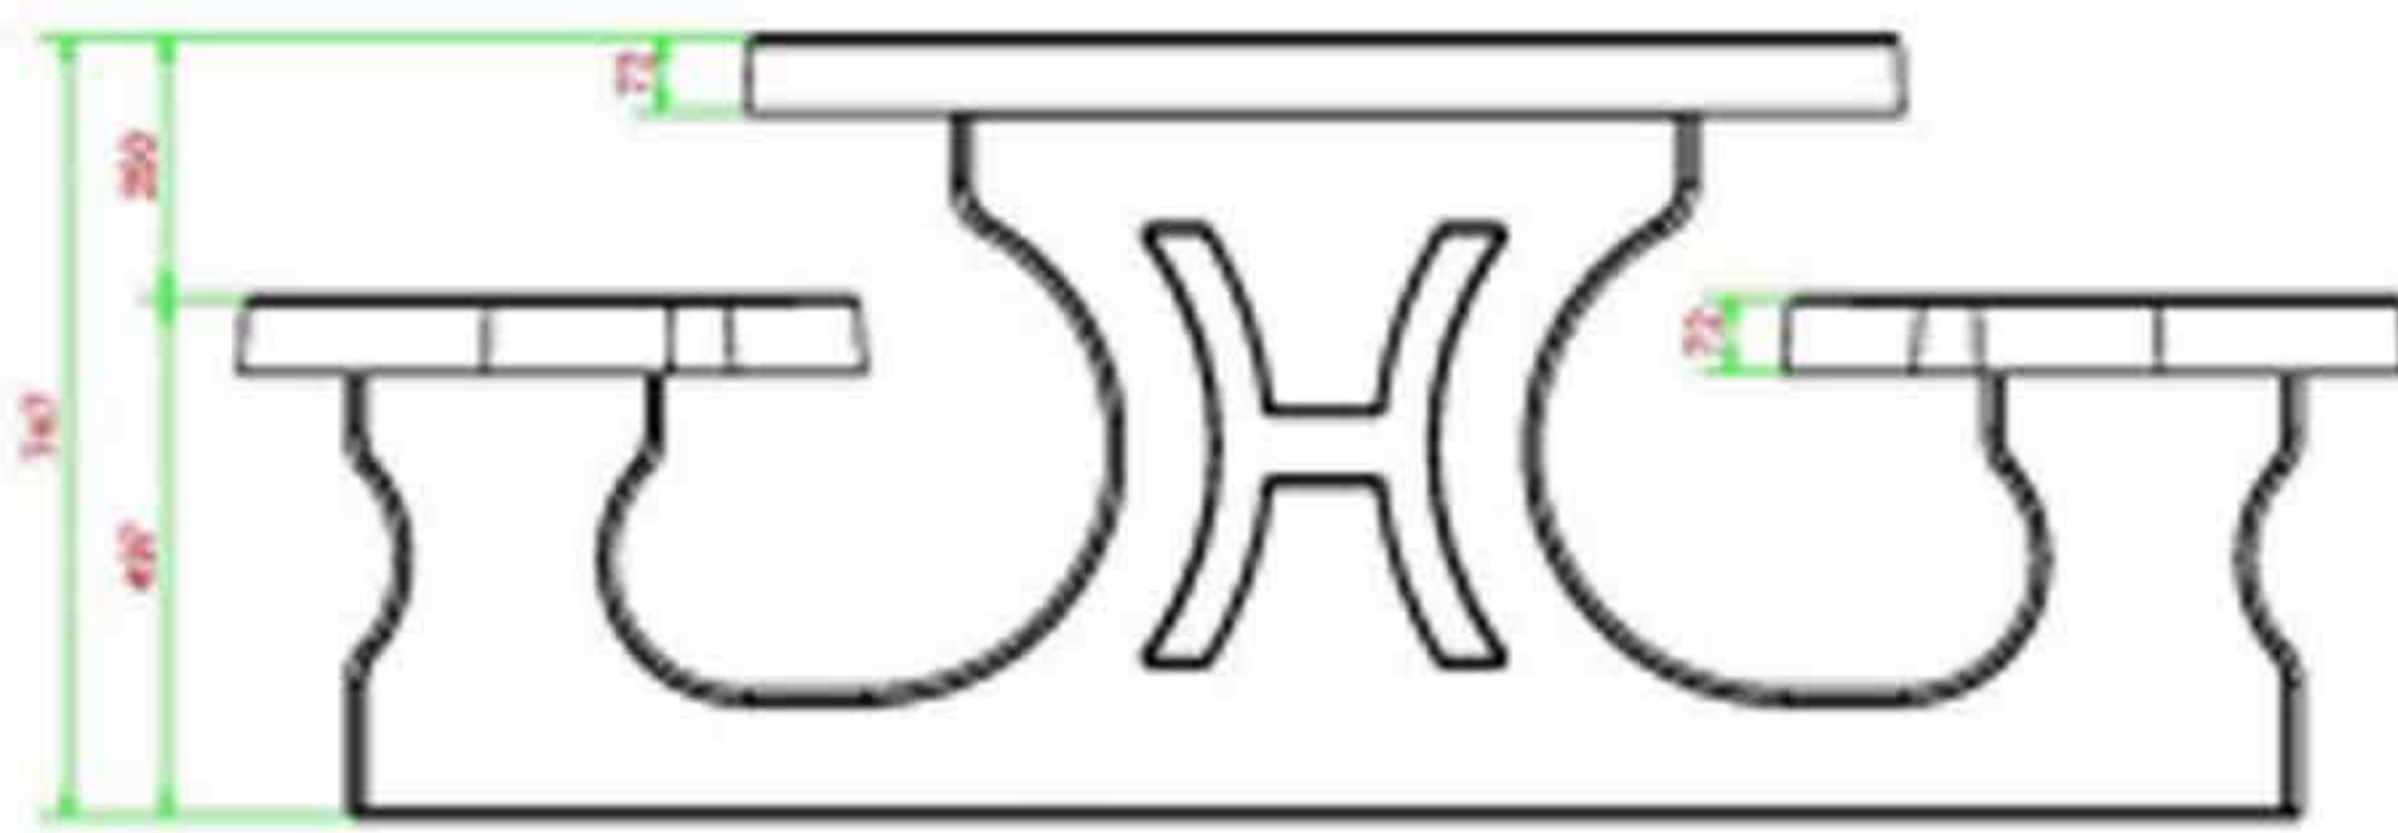

Concrete Oval Picnic Table

Concrete table with oval concrete seats.

The entire set is made of concrete.

Available in sprayed anthracite matt finish, natural concrete or anthracite concrete.

Specifications Oval Picnic Table

- Dimensions tabletop 205 x 110 cm
- Height tabletop 74.7 cm
- Tabletop thickness 7.2 cm
- Seat height 49.7 cm
- Weight 950 kg
- Distance legs 110 cm (centre to centre)