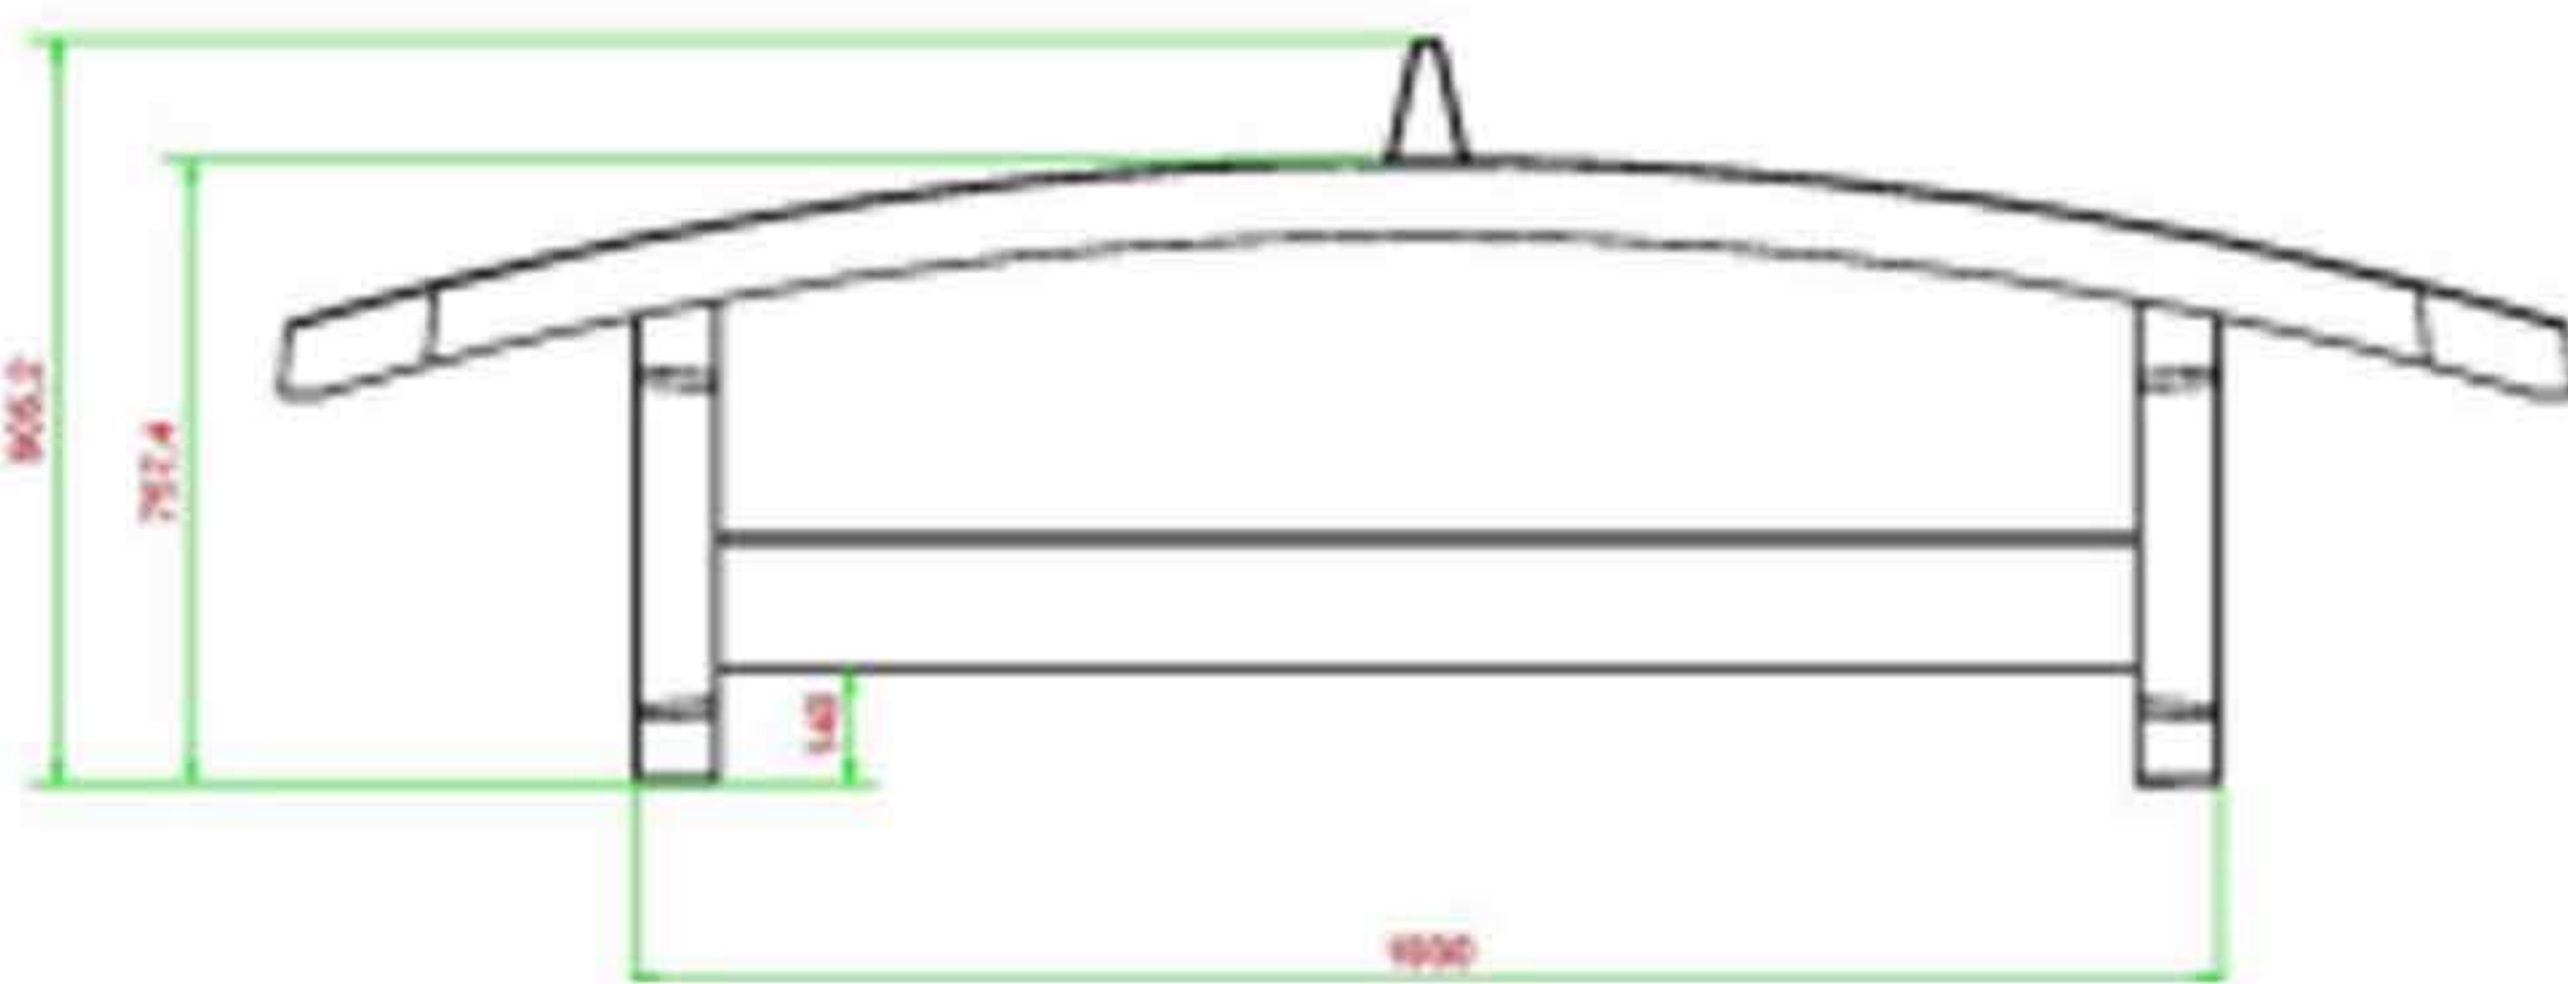

Concrete Foot Volleyball Table

A very solid sport- and play object with slightly curved tabletop in the dimensions of a table tennis table.

(107,9 x 59,8 inch / 274 x 152 cm) made of solid concrete, moulded in one piece.

The Foot Volleyball Table is made of concrete and is available in Antracite-Contrete, Naturel Concrete, Green and Blue.

We recommend placing the foot volleyball table in an obstacle-free area of 10 x 8 meters.

Agile football players can play with less free space.

Specifications Concrete Foot Volleyball Table

- Dimensions tabletop 274 x 152 cm
- Dimensions underside tabletop 278 x 156 cm
- Tabletop thickness 8,4 cm
- Height tabletop 76 cm
- Height of the net 14,75 cm
- Weight 1385 kg
- Distance legs 183 cm (centre to centre)