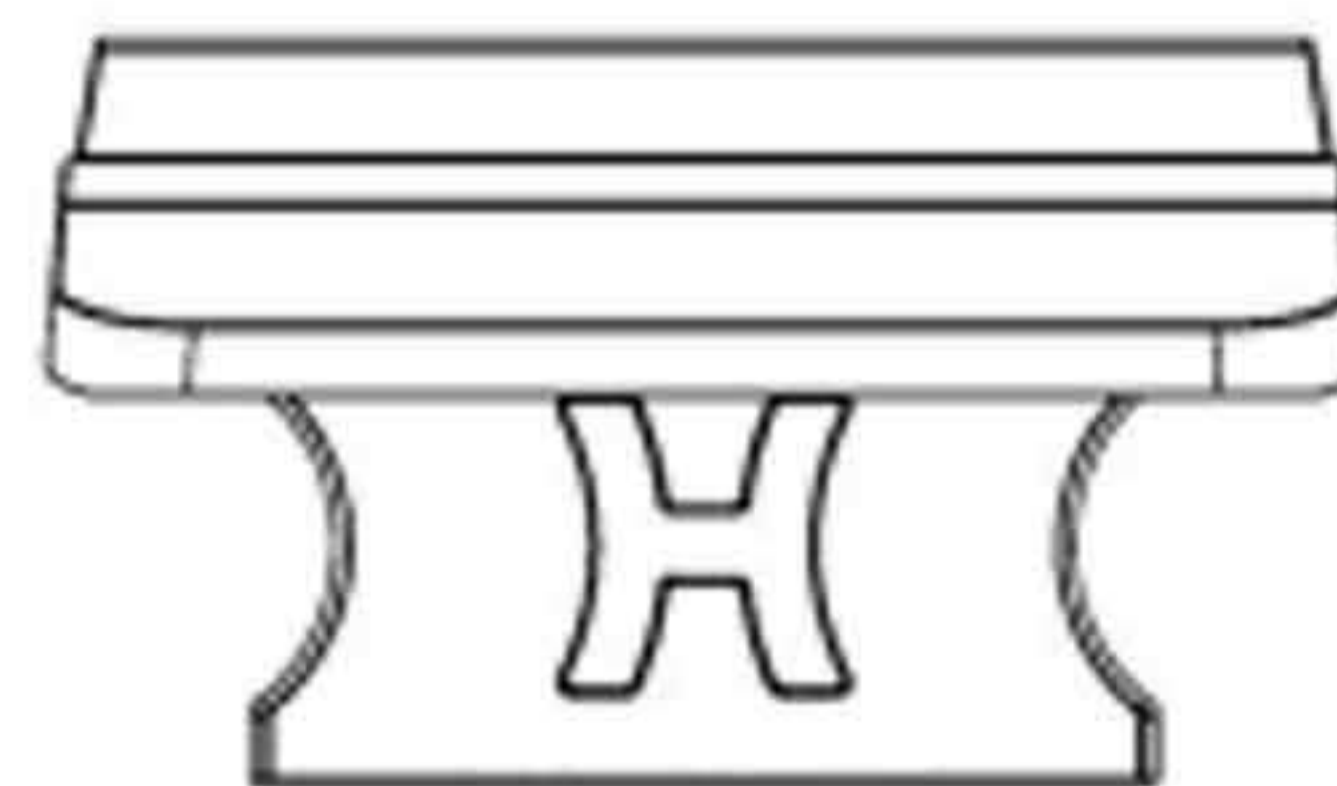

Concrete Foot Volleyball Table

A very solid sport- and play object with slightly curved tabletop in the dimensions of a table tennis table.

(107,9 x 59,8 inch / 274 x 152 cm) made of solid concrete, moulded in one piece.

A table where all kinds of games with a football can be played on.

This table guarantees a lot of fun.

Like all Redlynch products, our Foot Volleyball Table is resistant to all weather influences.

Really a show-piece for school yards, parks, in playgrounds at sports clubs etc...

The Foot Volleyball Table is made of concrete and is available in Antracite-Contrete, Naturel Concrete, Green and Blue.

We recommend placing the foot volleyball table in an obstacle-free area of 10 x 8 meters.

Agile football players can play with less free space.

Specifications Concrete Foot Volleyball Table

- Dimensions tabletop 274 x 152 cm
- Dimensions underside tabletop 278 x 156 cm
- Tabletop thickness 8,4 cm
- Height tabletop 76 cm
- Height of the net 14,75 cm
- Weight 1385 kg
- Distance legs 183 cm (centre to centre)