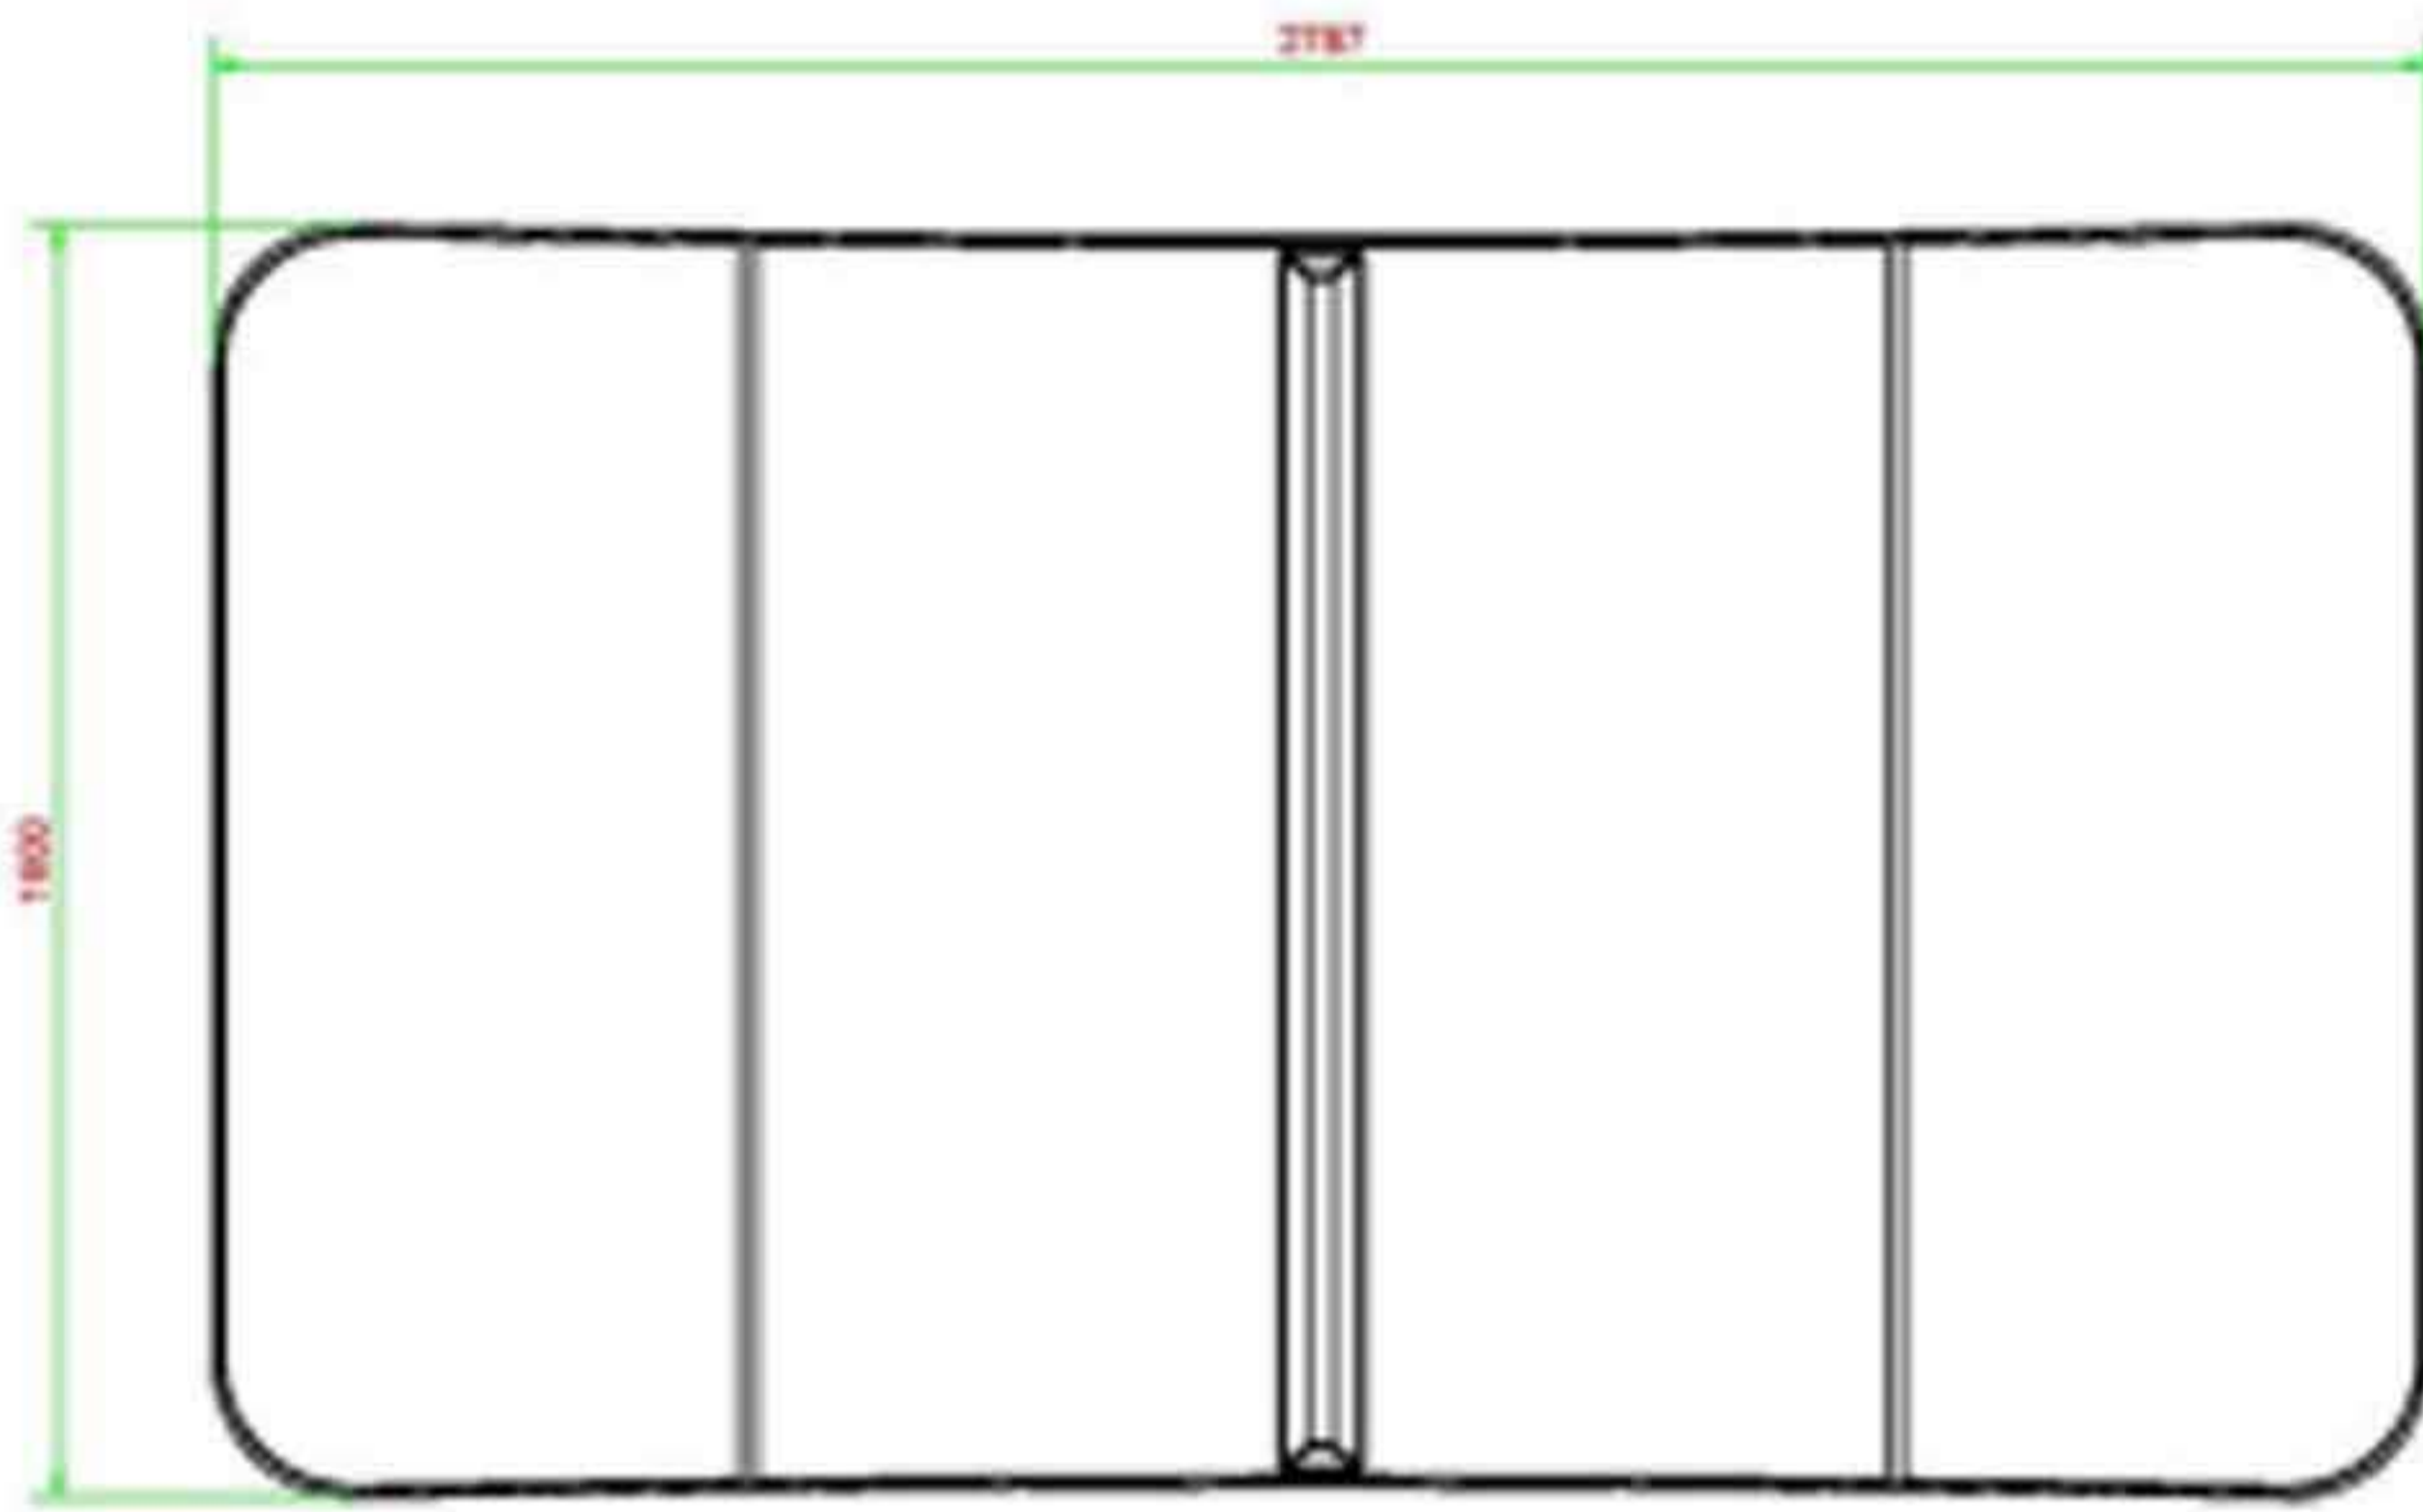

Concrete Foot Volleyball Table

A very solid sport- and play object with slightly curved tabletop in the dimensions of a table tennis table.

(107,9 x 59,8 inch / 274 x 152 cm) made of solid concrete, moulded in one piece.

The Foot Volleyball Table is made of concrete and is available in Antracite-Contrete, Naturel Concrete, Green and Blue.

We recommend placing the foot volleyball table in an obstacle-free area of 10 x 8 meters.

Agile football players can play with less free space.

Specifications Concrete Foot Volleyball Table

- Dimensions tabletop 274 x 152 cm
- Dimensions underside tabletop 278 x 156 cm
- Tabletop thickness 8,4 cm
- Height tabletop 76 cm
- Height of the net 14,75 cm
- Weight 1385 kg
- Distance legs 183 cm (centre to centre)