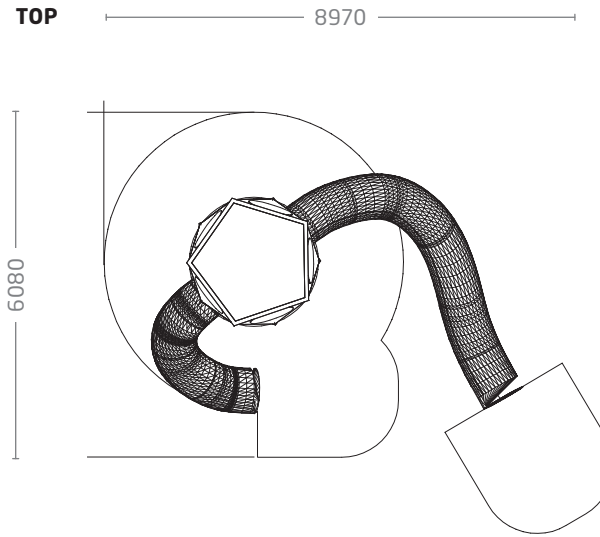

SUBMARINE TOWER

SUBMARINE TOWER

ESSENTIALS

M²

39

L: 6 080
W: 8 970
H: 5 670

2+ age group
23 users

1500